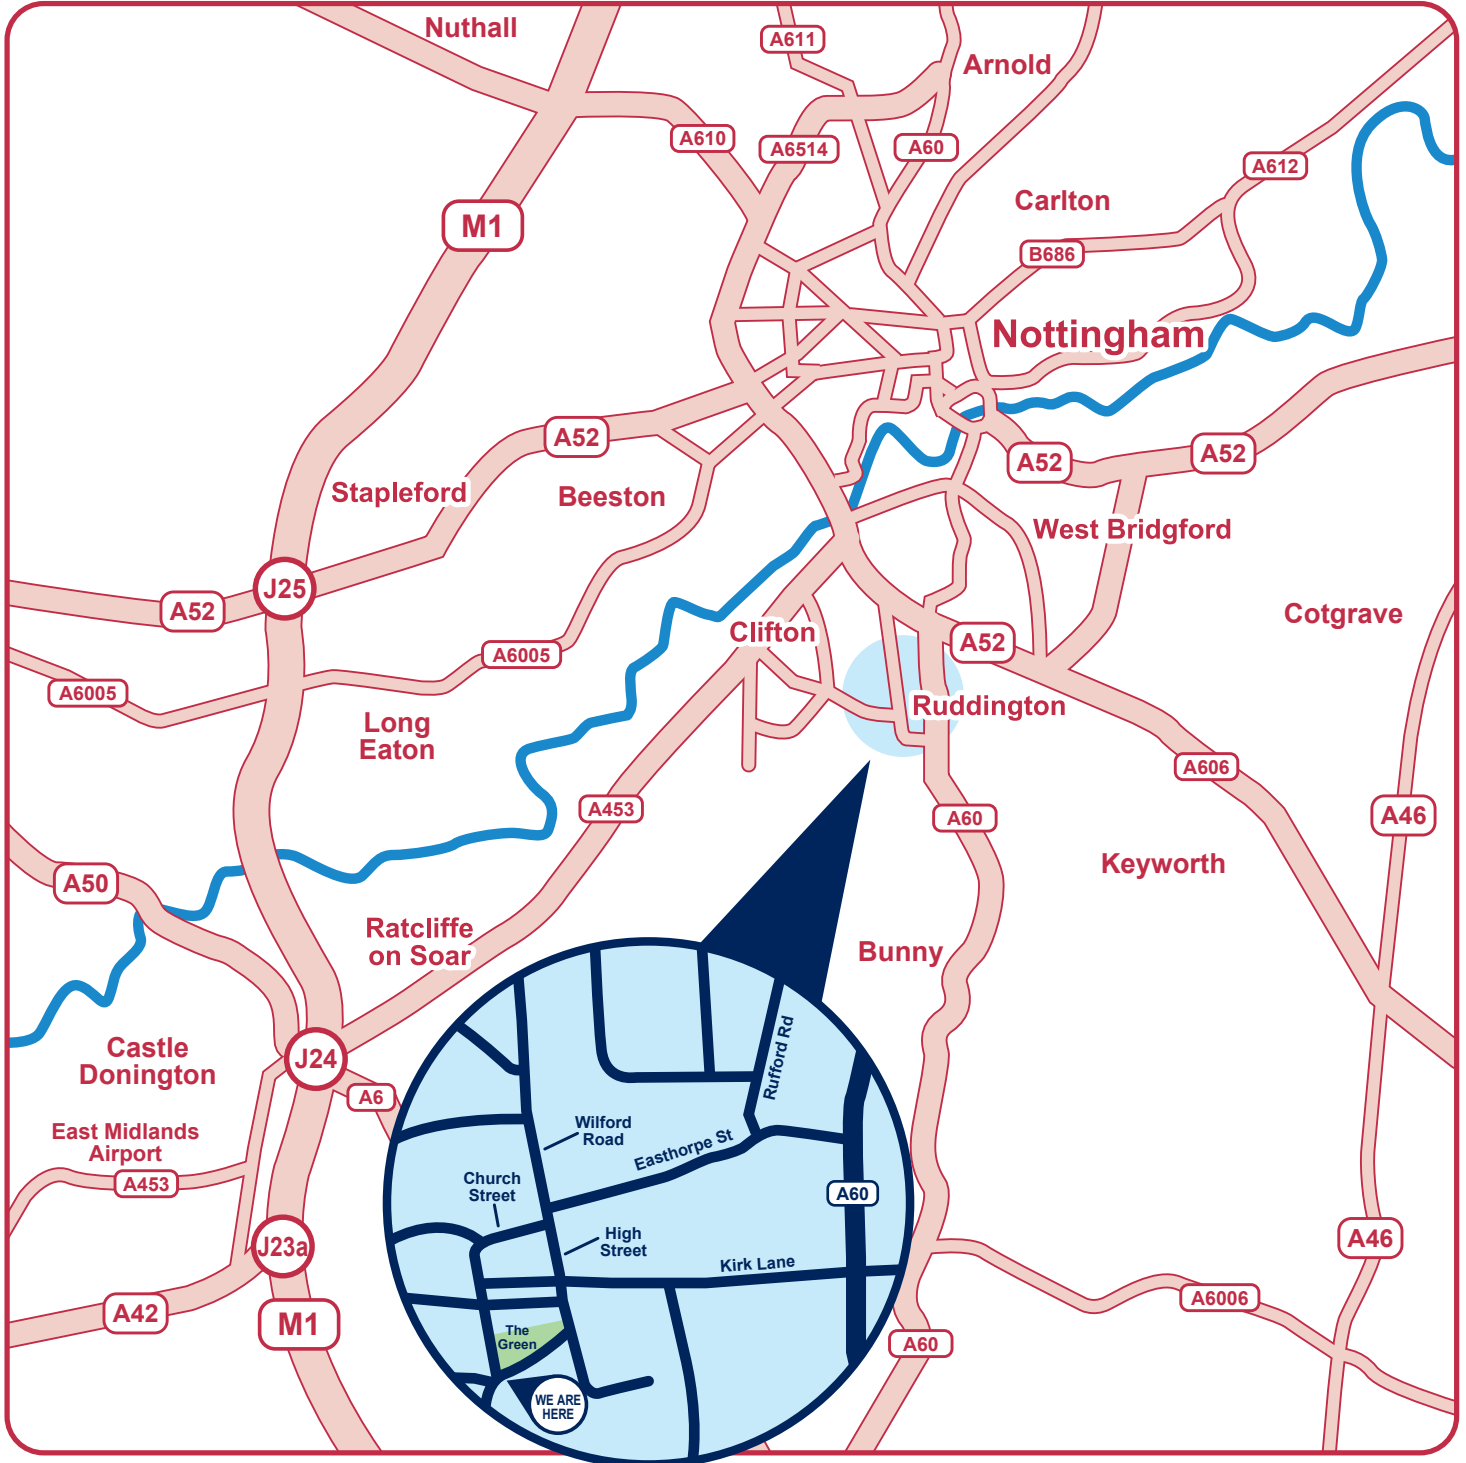

Print & Reprographics Limited

How to find us

Tel: 0115 921 4863